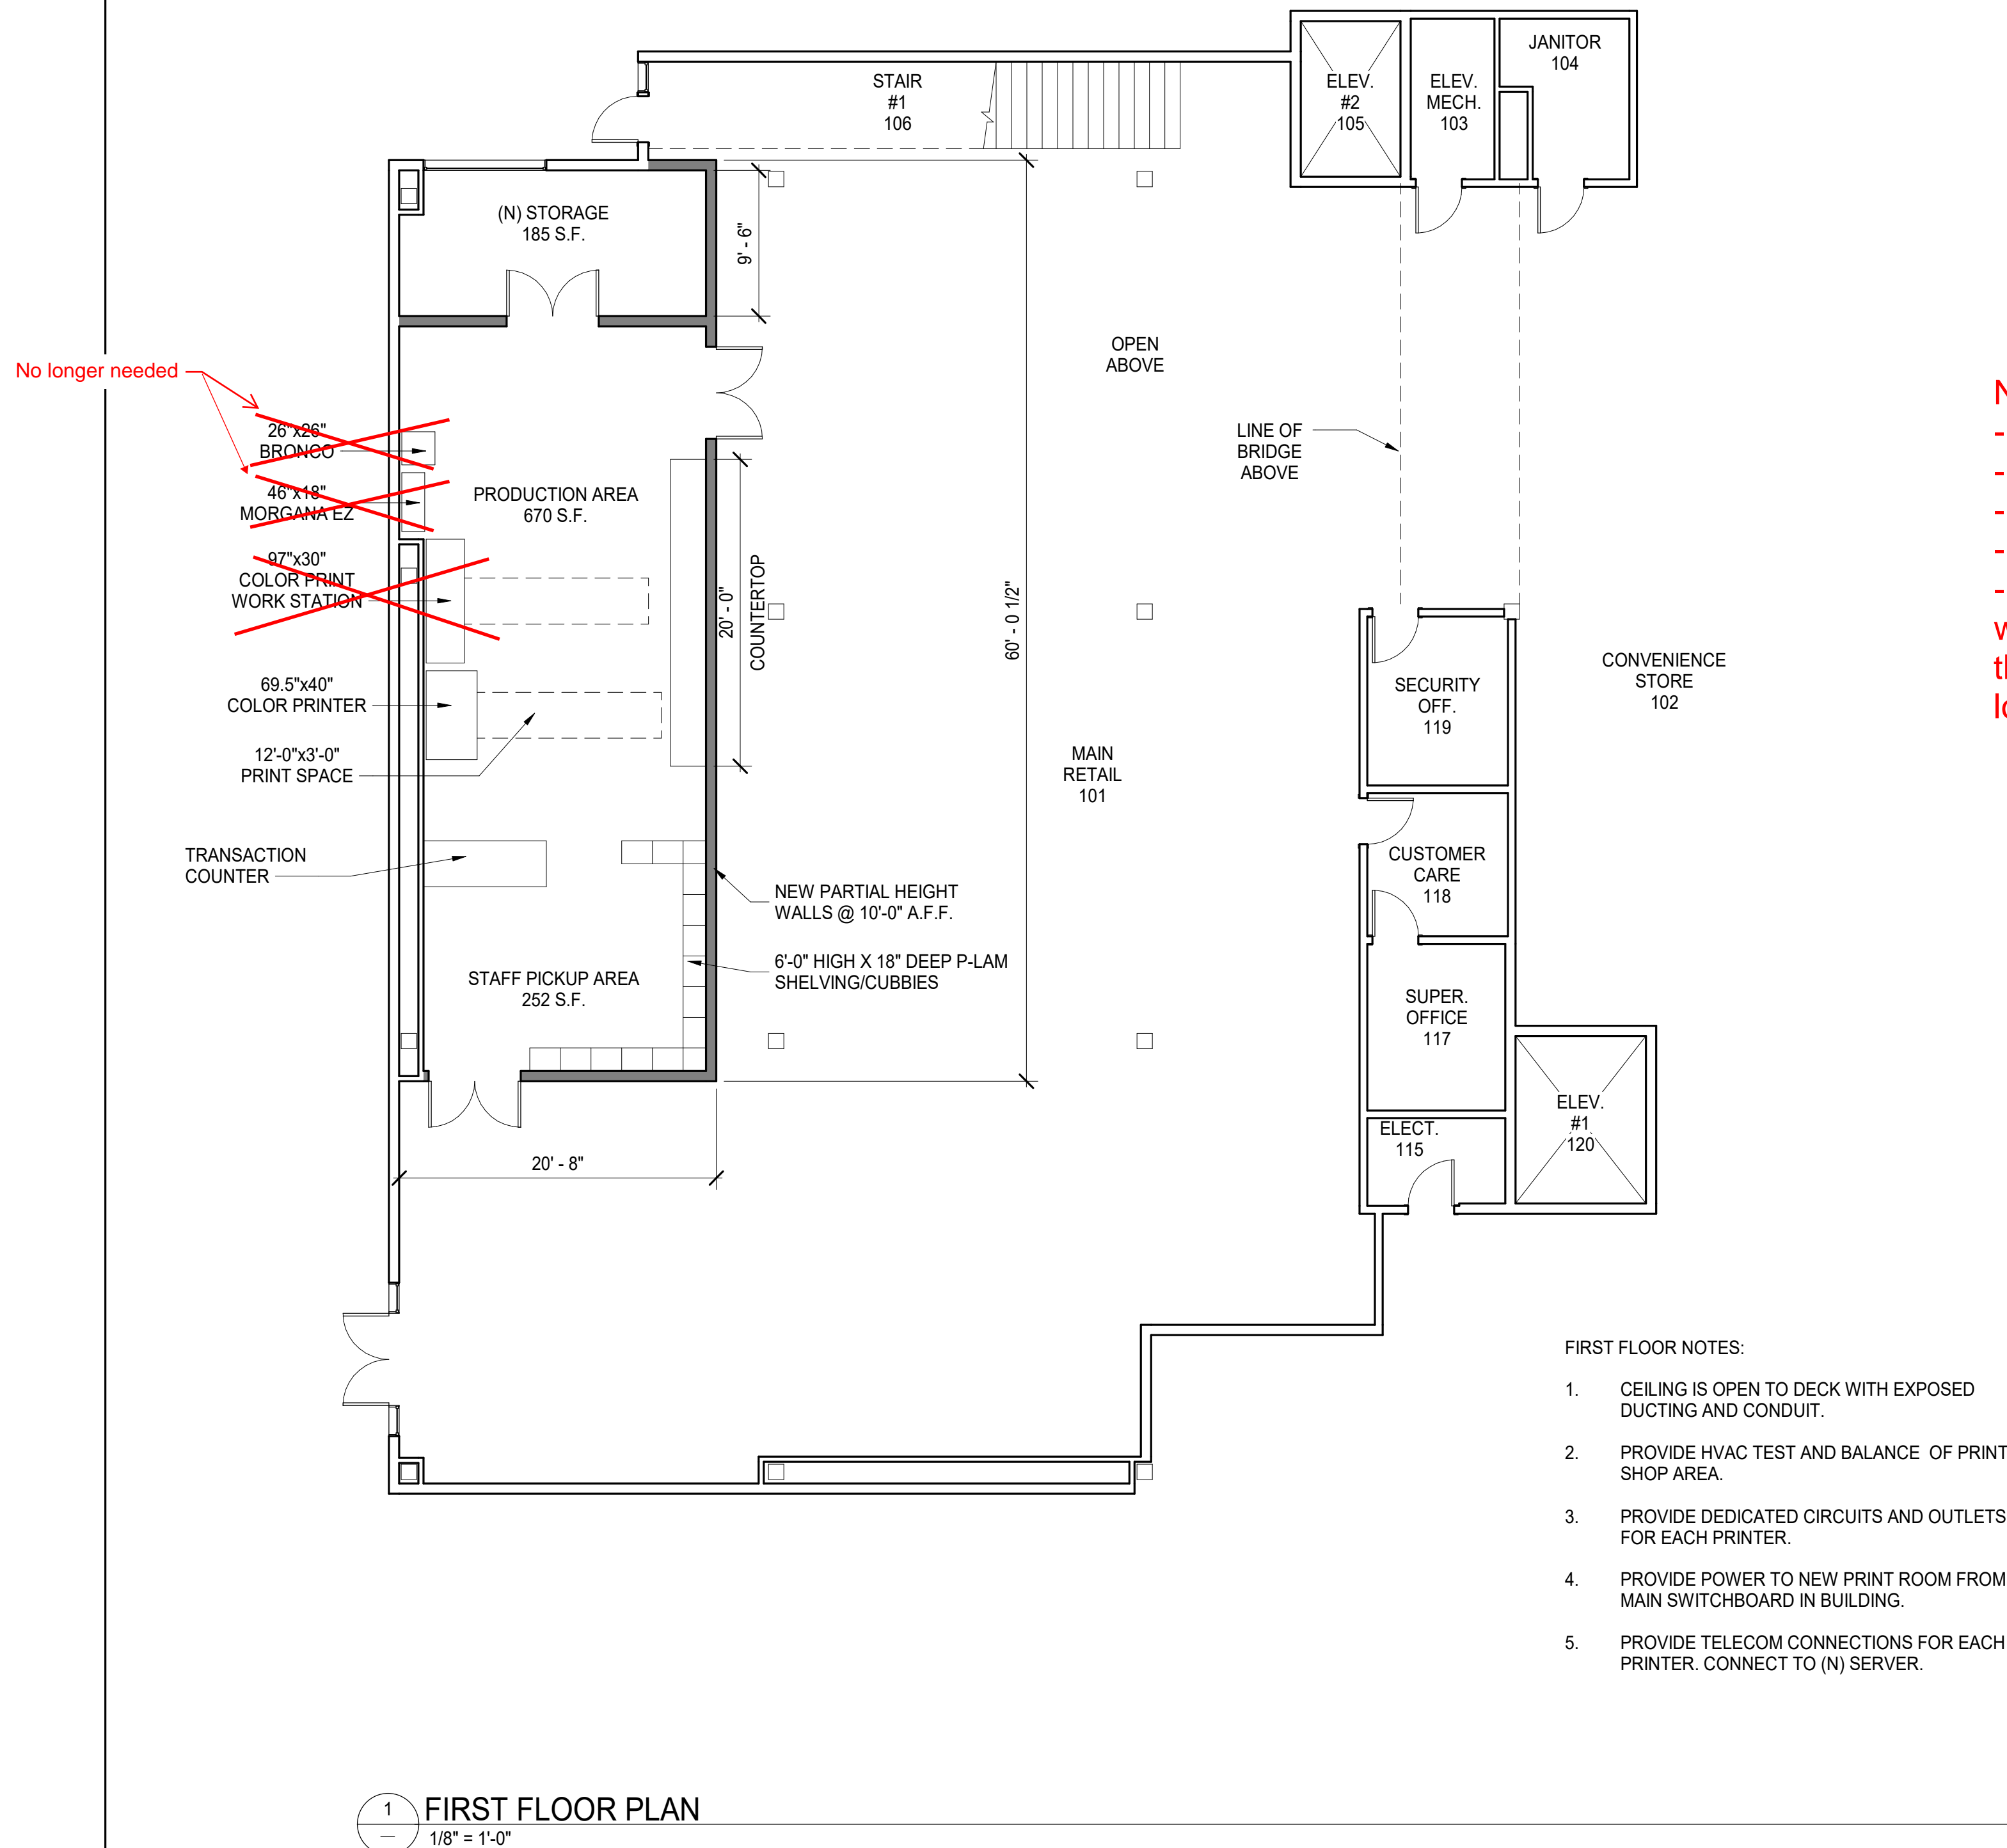

# Proposed Sketch

**Notes:**

- Deleted 26"x26" Bronco
- Deleted 46"x18" Morgana EZ
- Deleted 97"x 30" color printer
- Deleted 155x39" BIZHUB W/ Color
- Replaced existing 63"x63" guillotine with a new 54"x36" guillotine cutter that is below the 80psf structural live load.

JOB NO. 6658C2	SHEET <b>A101</b>
DATE 2/17/21	