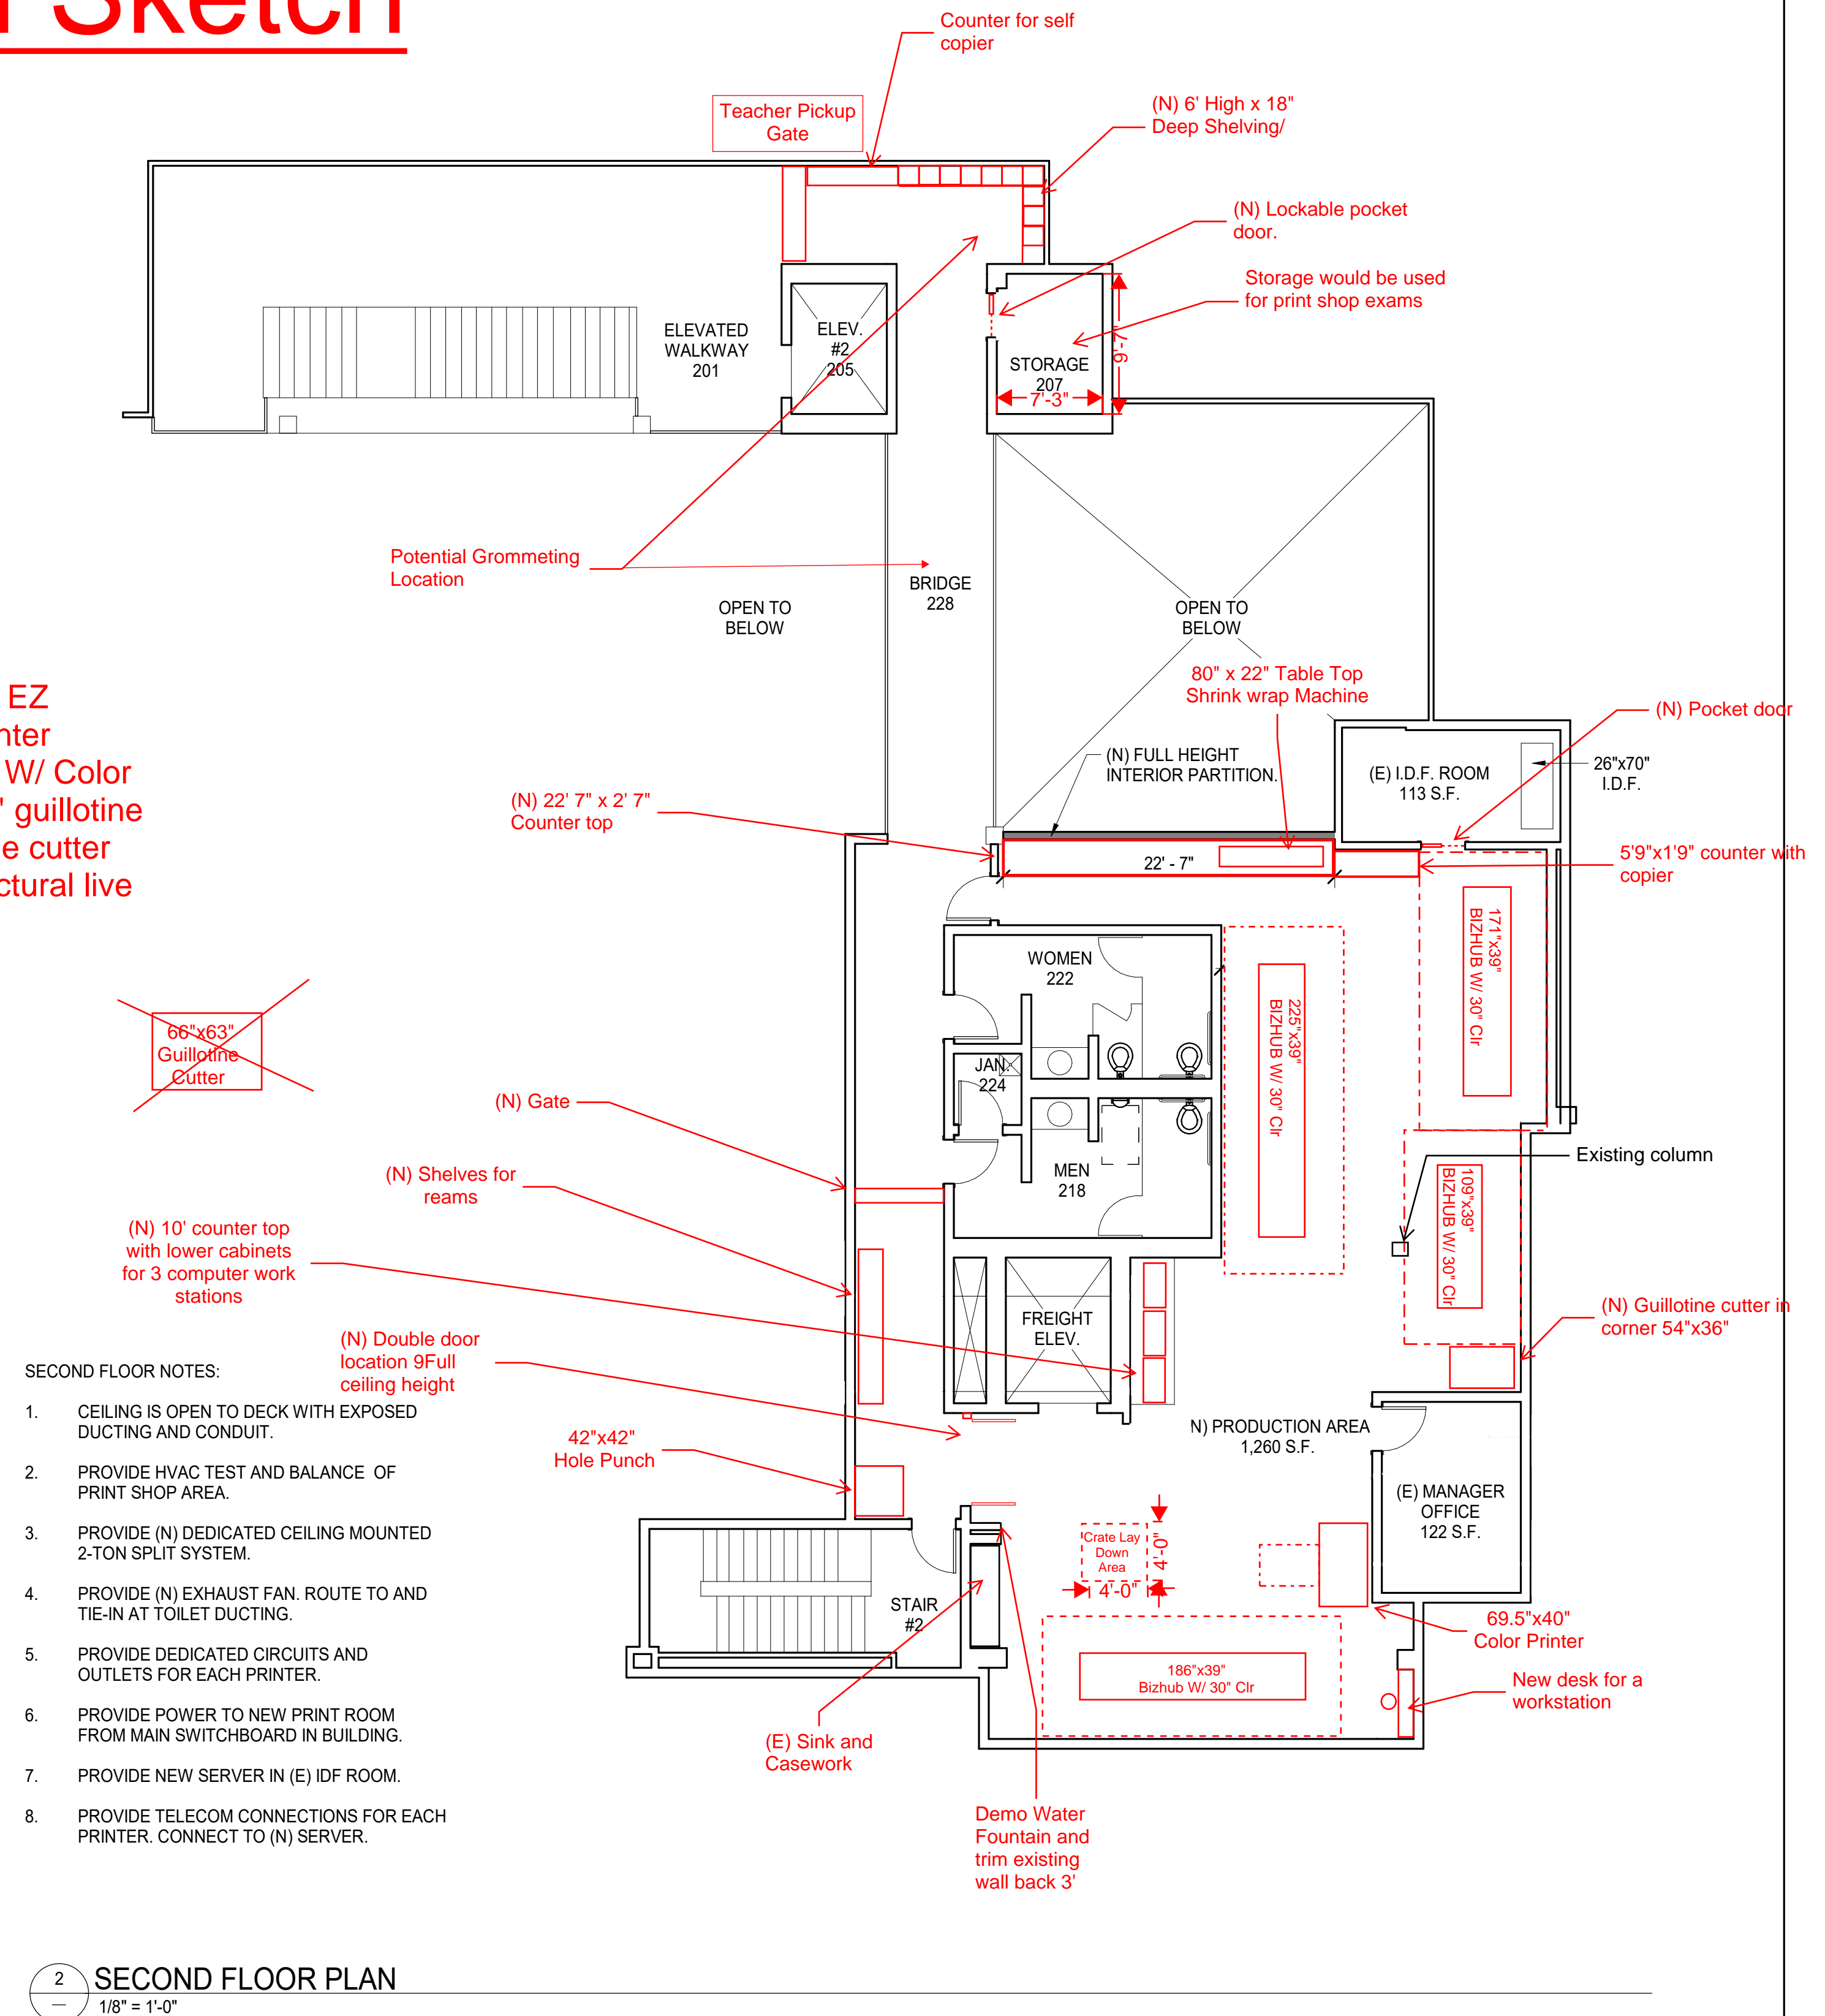

# Proposed Sketch

**Notes:**

- Deleted 26"x26" Bronco
- Deleted 46"x18" Morgana EZ
- Deleted 97"x 30" color printer
- Deleted 155x39" BIZHUB W/ Color
- Replaced existing 63"x63" guillotine with a new 54"x36" guillotine cutter that is below the 80psf structural live load.

JOB NO. 6658C2	SHEET <b>A101</b>
DATE 2/17/21	