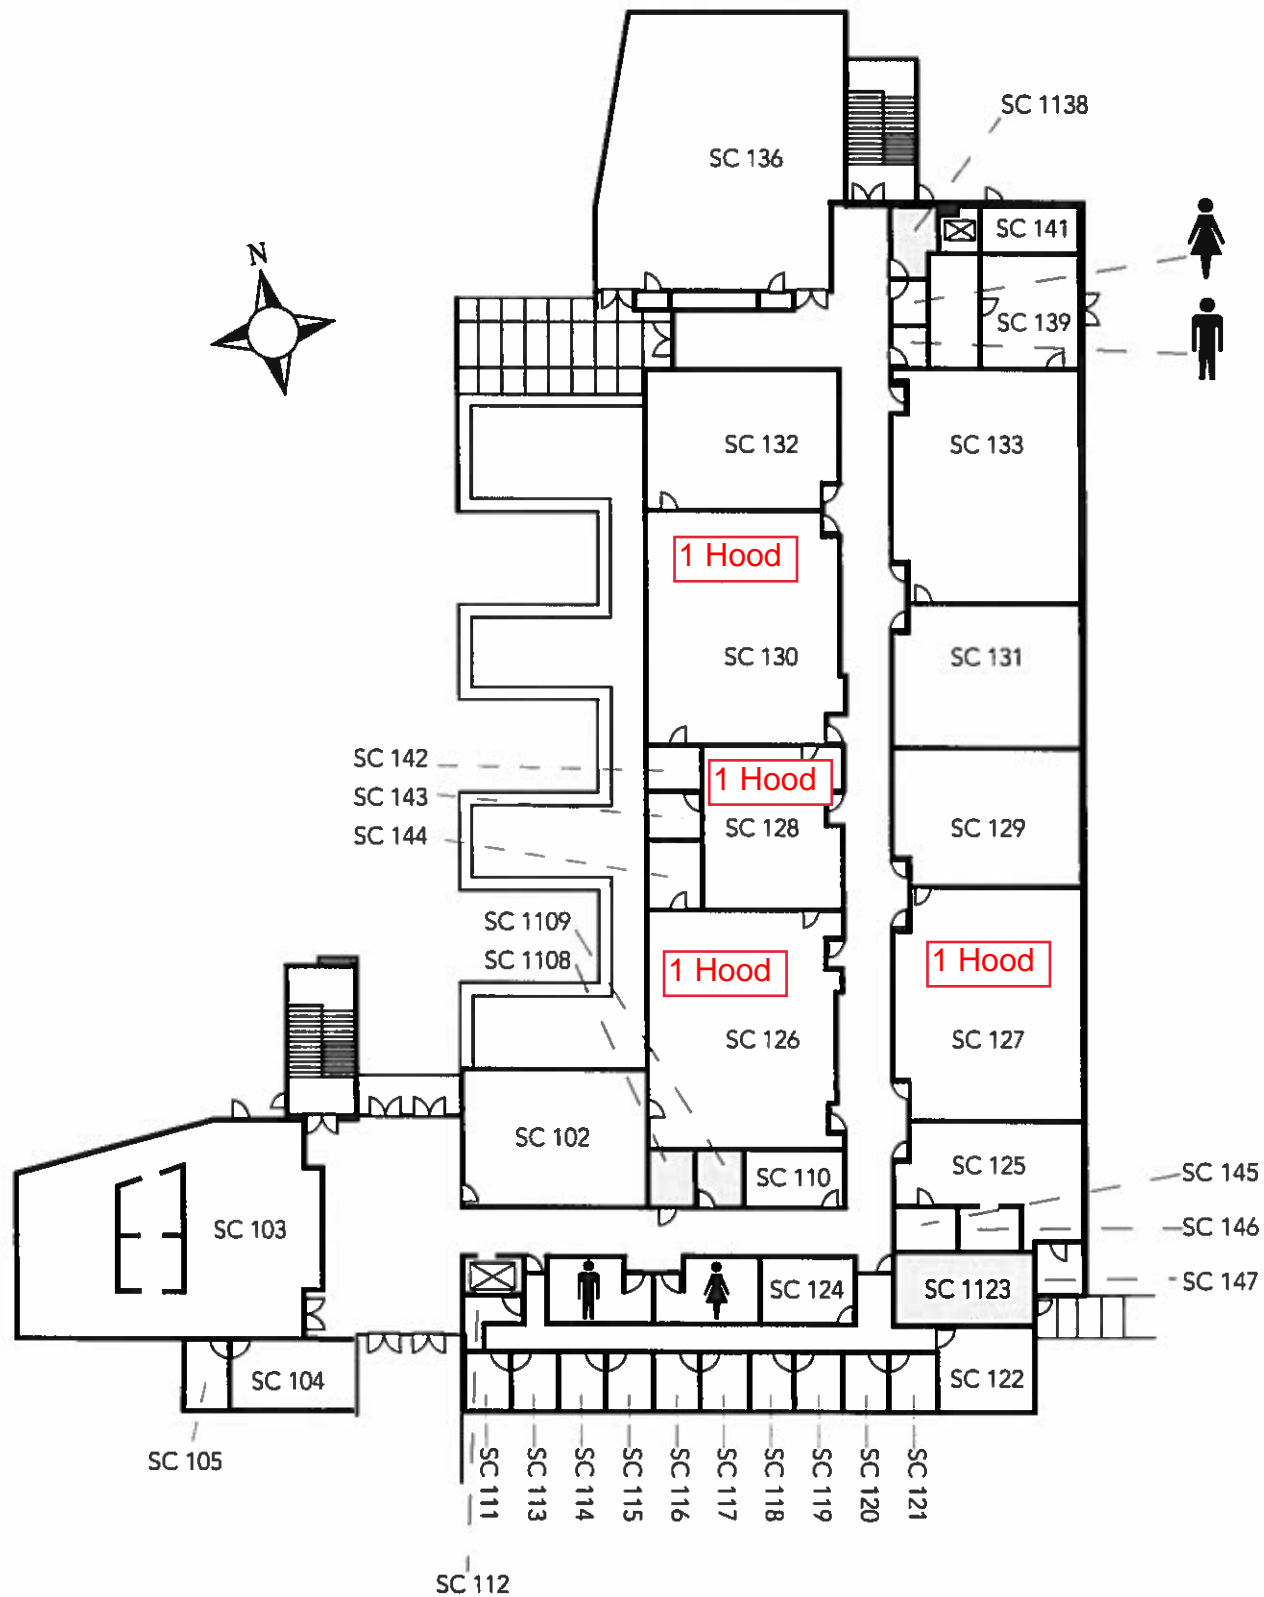

Los Medanos College

SCIENCE BUILDING • FLOOR 1

2700 E. Leland Road Pittsburg, CA 94565

www.losmedanos.edu | 925-439-2181

KEY

-  = Maintenance Closet
-  = Elevator
-  = Restroom

Los Medanos College

SCIENCE BUILDING • FLOOR 2

2700 E. Leland Road Pittsburg, CA 94565

www.losmedanos.edu | 925-439-2181

KEY

-  = Maintenance Closet
-  = Elevator
-  = Restroom